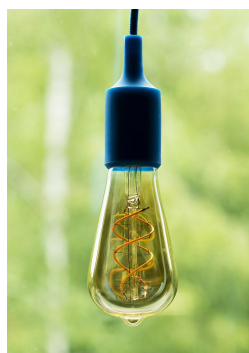

SPIRALED Basic ST64 E27 5W (26W) 260lm 820 Gold

Article number 141978

BAI Spiraled Basic ST64 E27 5W 2000K Gold 260lm (26W) 230V-240V 360° 64x146mm LED Filament lamp

With the Spiraled Basic series, Bailey offers LED filament lamps with the same appearance as the original Spiraled series but at a lower price. This is possible because, in contrast to the original, this series is not dimmable and is less high-quality in terms of lighting technology. They are of course energy efficient and have a long lifespan. Spiraled is a protected brand name.

General ETIM properties

ETIM group	Lamps#EG000028
ETIM class	LED-lamp/Multi-LED#EC001959
Name	141978
Brand	Bailey
Productseries	Spiraled Basic
Product type	ST64

ETIM specifications

IFTTT support available	No
Compatible with Amazon Alexa	No
Compatible with Google Assistant	No
Compatible with Apple HomeKit	No
Photobiological safety according to EN 62471	RG0
With remote control	No
Remote operation possible	No
Average nominal lifespan [h]	15000
Weighted energy consumption in 1000 hours [kWh]	5
Min. number of switching cycles	15000
Energy efficiency class	G
Lamp designation	Other
Energy Efficiency Index (EEI)	0.19
Degree of protection (IP)	IP20
Length [mm]	146
Diameter [mm]	64
Dimmable	No
Colour consistency (McAdam ellipse)	SDCM6
Beam angle [°]	360 - 360
Colour housing	Other
Colour temperature [K]	2000 - 2000
Colour	Gold
Socket	E27
Colour of light according to EN 12464-1	Warm white <3300 K
Type of glass/cover	Clear
Filament lamp	Yes
Lamp shape	Tube, single-ended
Colour rendering index CRI	80-89
Lamp efficacy [lm/W]	52
Luminous flux [lm]	260 - 260
Voltage type	AC
Lamp power [W]	5 - 5
Power factor	0.5
Nominal current [mA]	42 - 42
Nominal voltage [V]	220 - 240